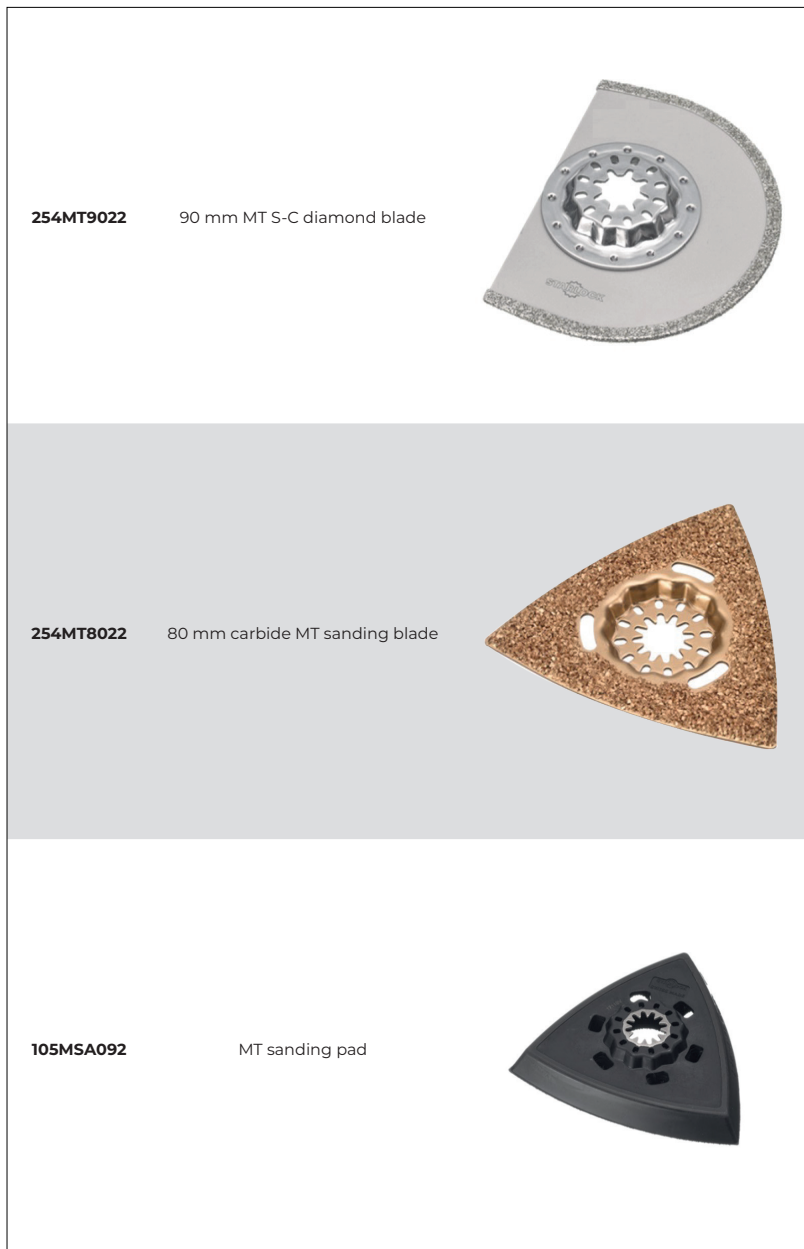

BLADES AND ACCESSORIES FOR MULTI TOOL

Technical description

105MUB035	Blade MT universal 35 mm	
105MUB065	Blade MT universal 65 mm	
254MT2040	Blade MT universal 20 mm	
254MT2855	Blade MT universal 28 mm	
254MT4455	Blade MT universal 44 mm	
105MJ035	Precision wood blade MT 35 mm	
105MJ065	Precision wood blade MT 65 mm	
105MSS052	Spatula MT 52 mm	
254MT111	MT S-C wood metal blade 85 mm	
254MT3545	Blade MT carbure 35 mm	
105OSP080	Sanding triangles K80 x 10 pcs	
105OSP100	Sanding triangles K100 x 10 pcs	
105OSP120	Sanding triangles K120 x 10 pcs	
105OSP150	Sanding triangles K150 x 10 pcs	
105OSP240	Sanding triangles K240 x 10 pcs	

Related products

Multi tool
Code : EY46A5LJ2G

Charger
10,8 - 28,8 V Li-ion
Code : EY0L82B

Battery
18 V - 5,0 Ah Li-ion
Code : EY9L54B

More information on our website :

■ Technical description

More information on our website :