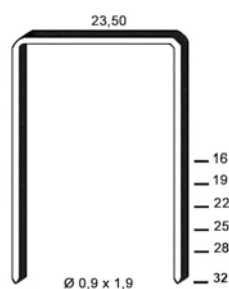

590/38 P2 RF

CARTON CLOSING TOOL

APPLICATION

Carton closing.

code **1748700CPB**

TYPE OF NAILS

JK 590

JK 590
16-32 mm
Ø 0,9 x 1,9 mm

TECHNICAL DESCRIPTION

. Code	1748700CPB
. Trigger actuation	single
. Dimension L/W/H	345 / 77 / 870 mm
. Weight	4,06 Kg
. Magazin capacity	130
. Nails lenght	16 - 32 mm
. Wire diameter	0,9 x 1,9 mm
. Operation pressure	5-7 bars
. Aire consumption	0,75 l