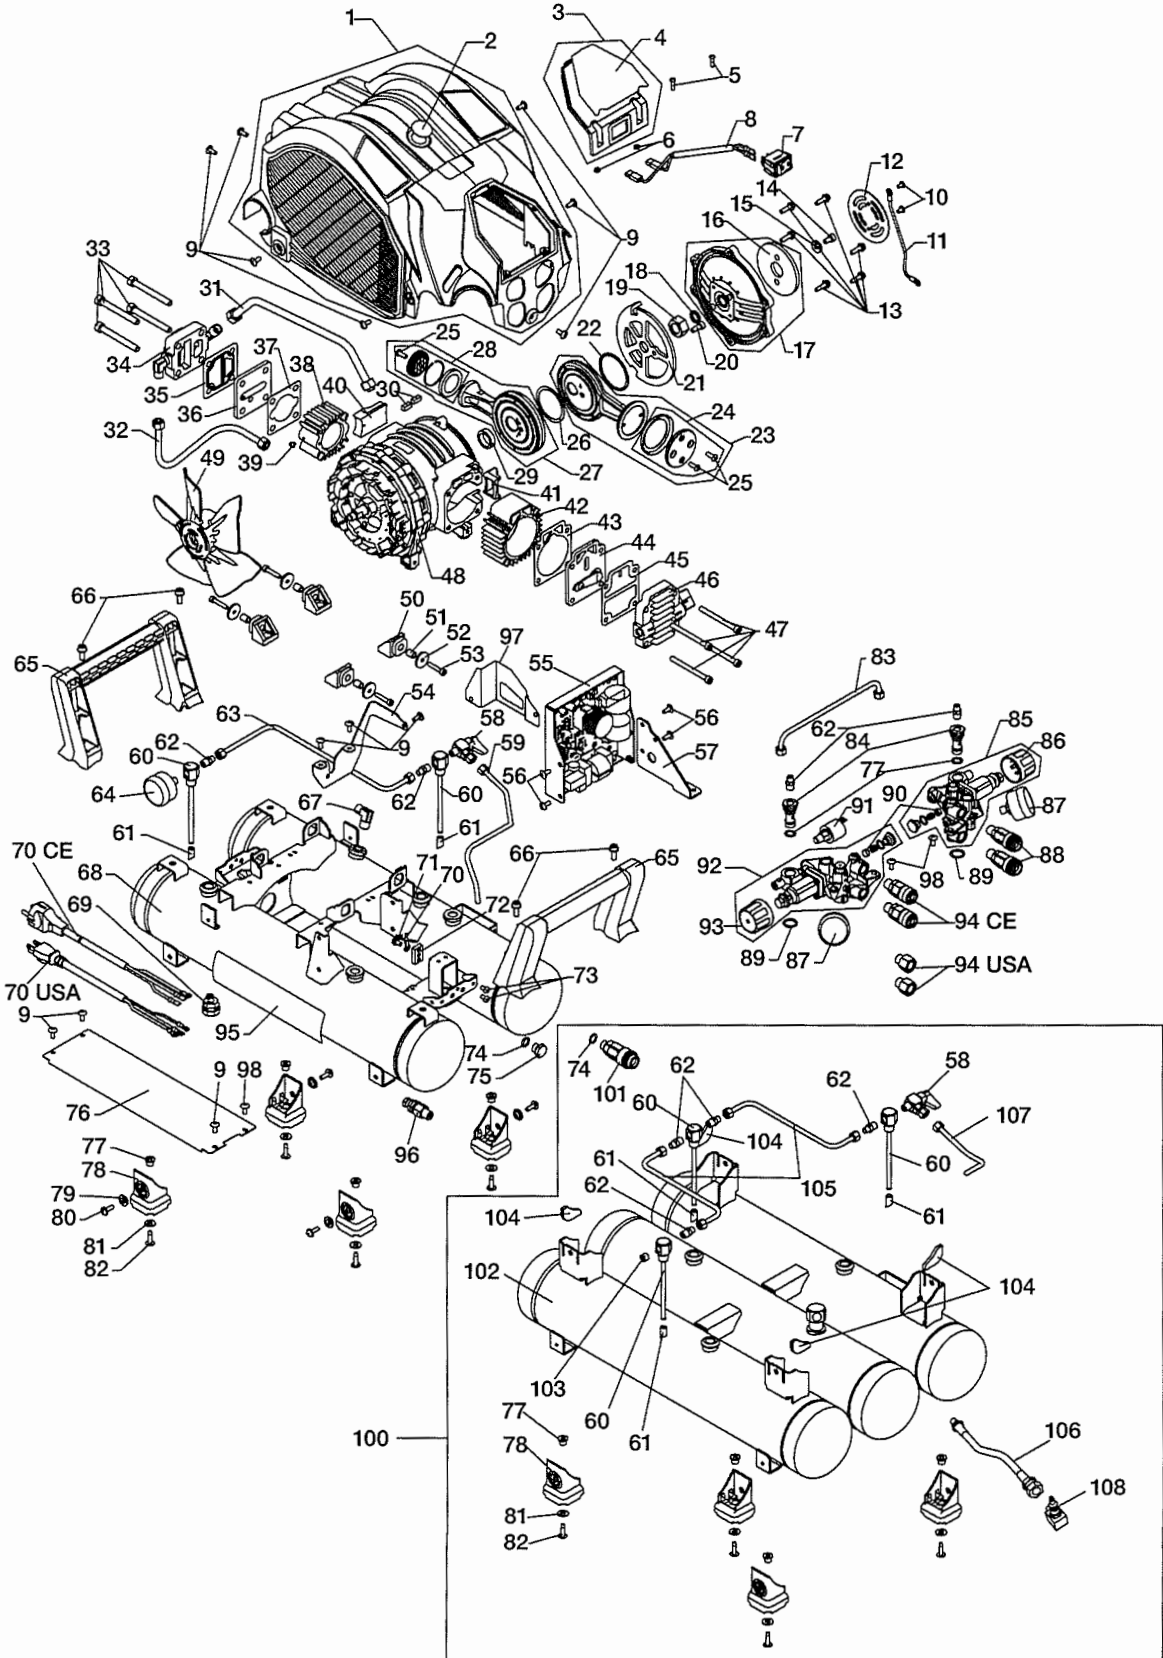

	CODE	DESCRIPTION
1	AK70678	COVER ASSY 1260E
2	AK15952	GATE LABEL 1260E
3	AK70674	SWITCH PANEL ASSY 1260E
4	AK15915	PANEL LABEL 1260E
5	AA21157	PAN HEAD SCREW 4X15
6	CC41103	HEX. NUT 1-4
7	AK14857	POWER SWITCH ASSY
8	AK15949	SWITCH WIRE ASSY 1260E
9	AA34805	SCRW 5X12
10	BB40448	BOLT 4 X 6
11	AK15774	MORTOR WIRE
12	AK15293	FILTER RETAINER
13	BB43804	SCREW 5X18
14	BB40416	SCREW 6X10
15	EE39836	WASHER 6.2X17X3
16	AK15292	FILTER ELEMENT
17	AK70546	CRANKCASE CAP ASSY
18	AK14617	SHAFT COLLAR
19	CC41107	NUT 1-16 P1.5
20	BB40436	HEX.BOLT 6 X 14
21	AK15117	FLYWHEEL BALANCER
22	AK15137	6910 STOPPER
23	AK70418	CONNECTING ROD UNIT 60 KIT
24	AK81332	LIP RING MAINTENANCE KIT 1260E
25	BB86702	HEXALOBULAR SOCKET HEAD CAP
26	AK15288	6009 STOPPER
27	AK70419	CONNECTING ROD UNIT 40 KIT
28	AK81333	LIP RING 40 MAINTENANCE KIT
29	AK15861	MOTOR AXIS COLLAR
30	AK15300	KEY 6X6X13.5
31	AK81298	INTERMEDIATE PIPE UNIT
32	AK81334	DISCHARGE PIPE UNIT 1260E
33	BB40837	SCREW 8X70
34	AK81335	CYLINDER HEAD S ASSY 1260E
35	AK14143	HEAD SEAL S
36	AK70393	VALVE SEAT UNIT S
37	AK14138	CYLINDER SEAL S
38	AK15266	CYLINDER S
39	AA21571	PAN HEAD SCREW 4X4
40	AK14568	CRANKCASE SEAL S
41	AK14567	CRANKCASE SEAL F
42	AK15082	CYLINDER F
43	AK14125	CULINDER SEAL
44	AK70395	VALVE SEAT UNIT S
45	AK14128	HEAD SEAL F
46	AK81297	CYLINDER HEAD F ASSY
47	BB40838	SCREW 6X70
48	AK70594	DC BRUSHLESS MORTOR UNIT
49	AK70604	COOLING FAN UNIT
50	AK15891	DAMPER 1260E
51	AK15892	DAMPER COLLAR 1260E
52	AK15893	DAMPER HOLDER 1260E
53	BB40405	BOLT 5X25
54	AK15951	WIND GUIDE PLATE
55	AK81336	INVERTER UNIT 1260E CE
56	AA24507	PHILLIPS TRUSS HEAD SCREW 5X12 CF
57	AK15950	INVERTER HOLD PLATE 3 1260E
58	AK14179	DRAIN COCK
59	AK70666	EXHAUST PIPE UNIT 1110
60	AK70664	DRAIN NIPPLE UNIT 1260E
61	AK14180	DRAIN TUBE
62	TT07018	JOINT MH-1061-OM