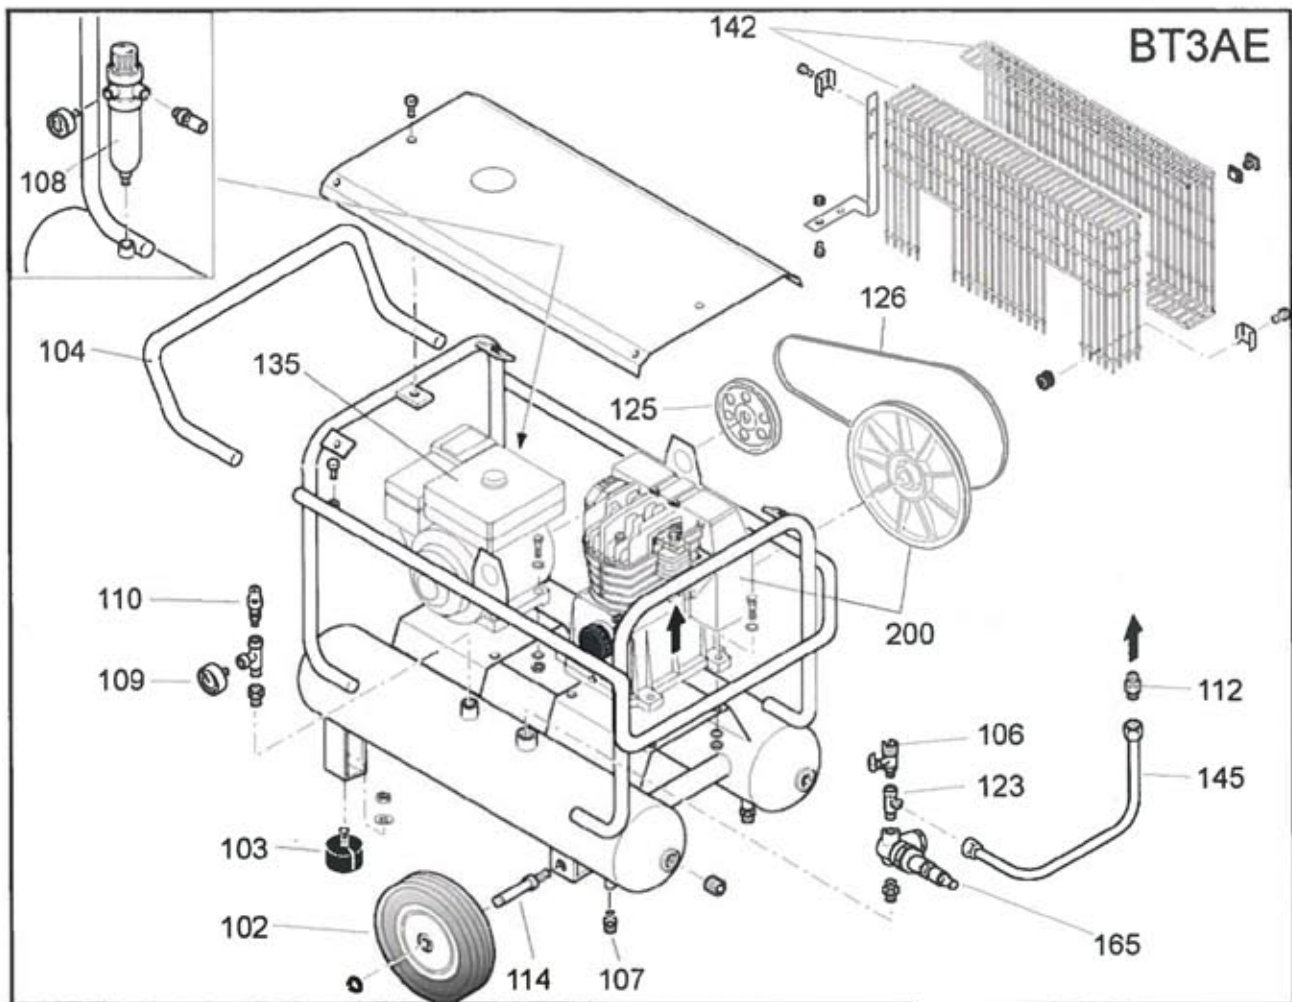

Niveau 0

Exp.	Position	Code	Description	UM	Emplo
29		#013164011	VOLANT	PZ	1,0
36		4105234	RONDELLE ZINGUEE 9X36X4	PZ	1,0
102		9414785	RUOTA D.250 SEMI GONF.16	PZ	2,0
103		4100138	ANTI-VIBRATIONS SERB.LT50/3 45	PZ	2,0
104		4100602	MANCHE WARRIOR	PZ	1,0
106		9047020	RUB.ATTACCO UNIVERSALE 1/2" M	PZ	1,0
107		9047051	ROBINET BILLE 3/8 MF	PZ	2,0
107		9047062	RUB.SFERA 1/4" M	PZ	1,0
108		9051087	RID.MIGN.3/8 2R UNIV.1/4 PIANA	PZ	1,0
109		4100610	MANOMETRE 50-16/10 BAR-PSI RAC	PZ	1,0
110		4101064	SOUPAPE DE SURETE G1/4 T10 PED	PZ	1,0
112		4100629	RACCORD TUYAU DE REFOULEMENT	PZ	1,0
114		9414786	PERNO RUOTA D=16 L=70 M12	PZ	2,0
123		4100736	RACCORD AVEC JOINT VALVE	PZ	1,0
125		9076865	POULIE 100-A-19,05	PZ	1,0
126		9075031	COURROIE A 46	PZ	1,0
135		9416992	MOTEUR A EXPLOSION 5,5 HP HOND	PZ	1,0
142		4106714	PARACINGH. WARRIOR MK113-5,5S	PZ	1,0
145		#105QZ0001	TUBO MANDATA WARRIOR MK113-5,5	PZ	1,0
165		4101048	VALVE POUR MARCHE A VIDE	PZ	1,0
Σ	200	41P0028SGL	PUMP MK113 (1)	PZ	1,0