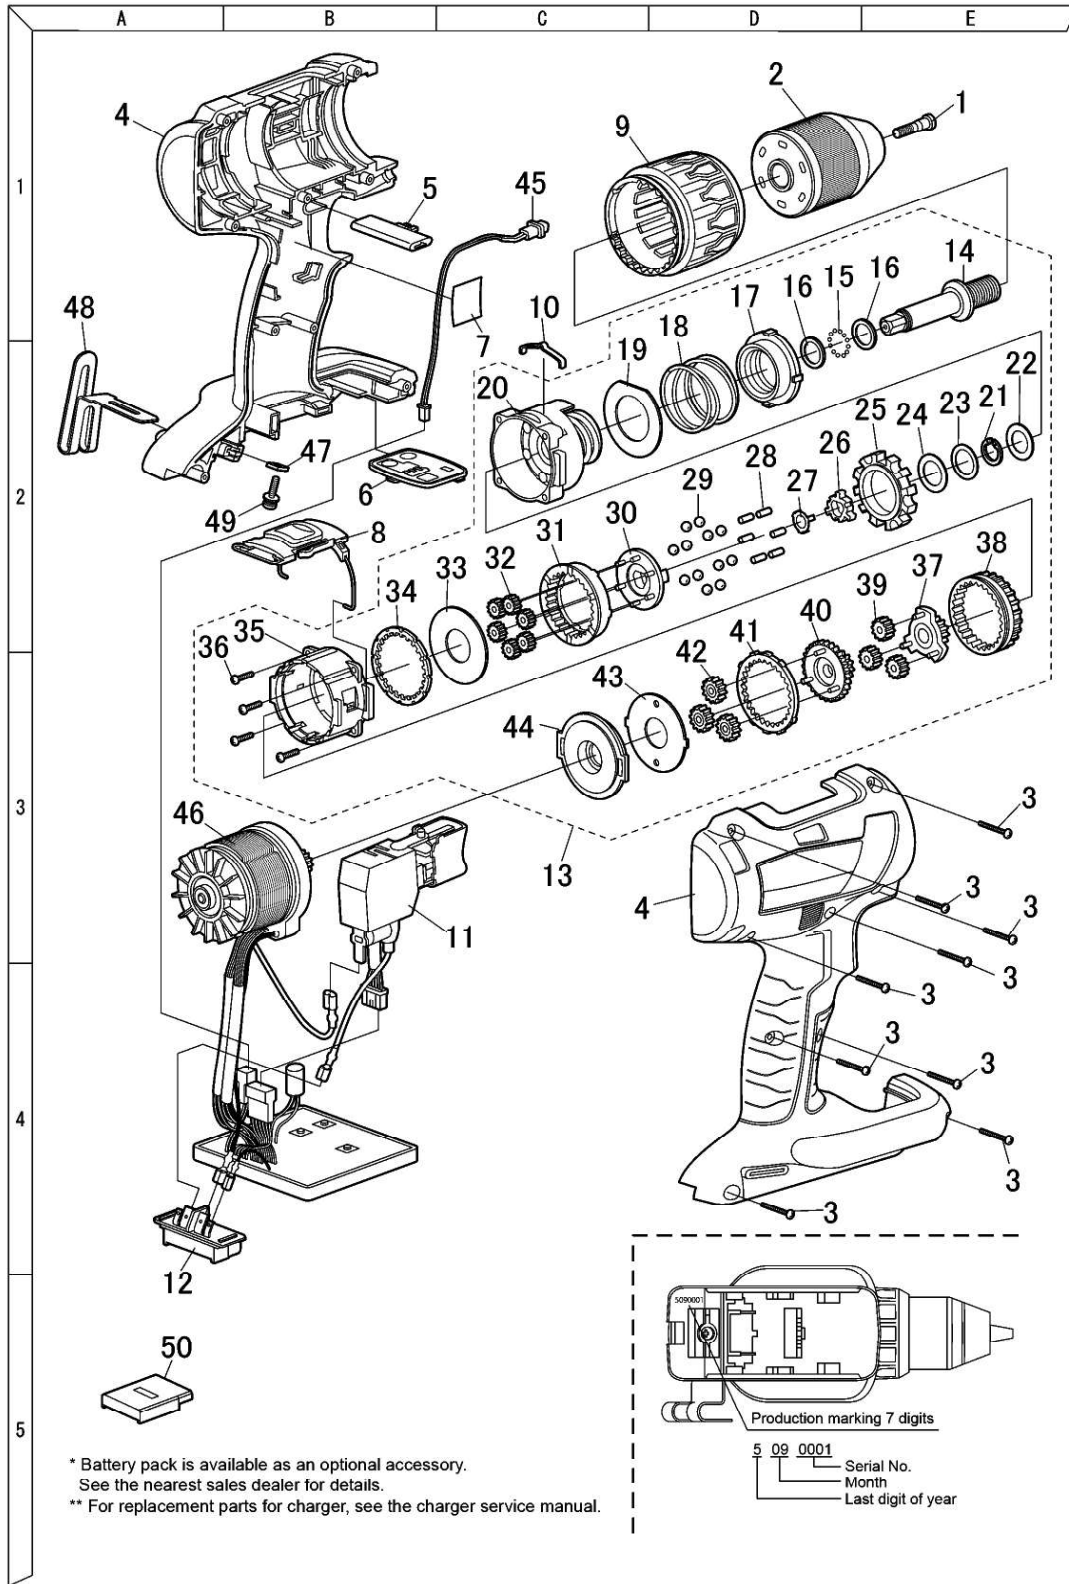

Model No. : EY74A2 Exploded View

* Battery pack is available as an optional accessory.
See the nearest sales dealer for details.

** For replacement parts for charger, see the charger service manual.